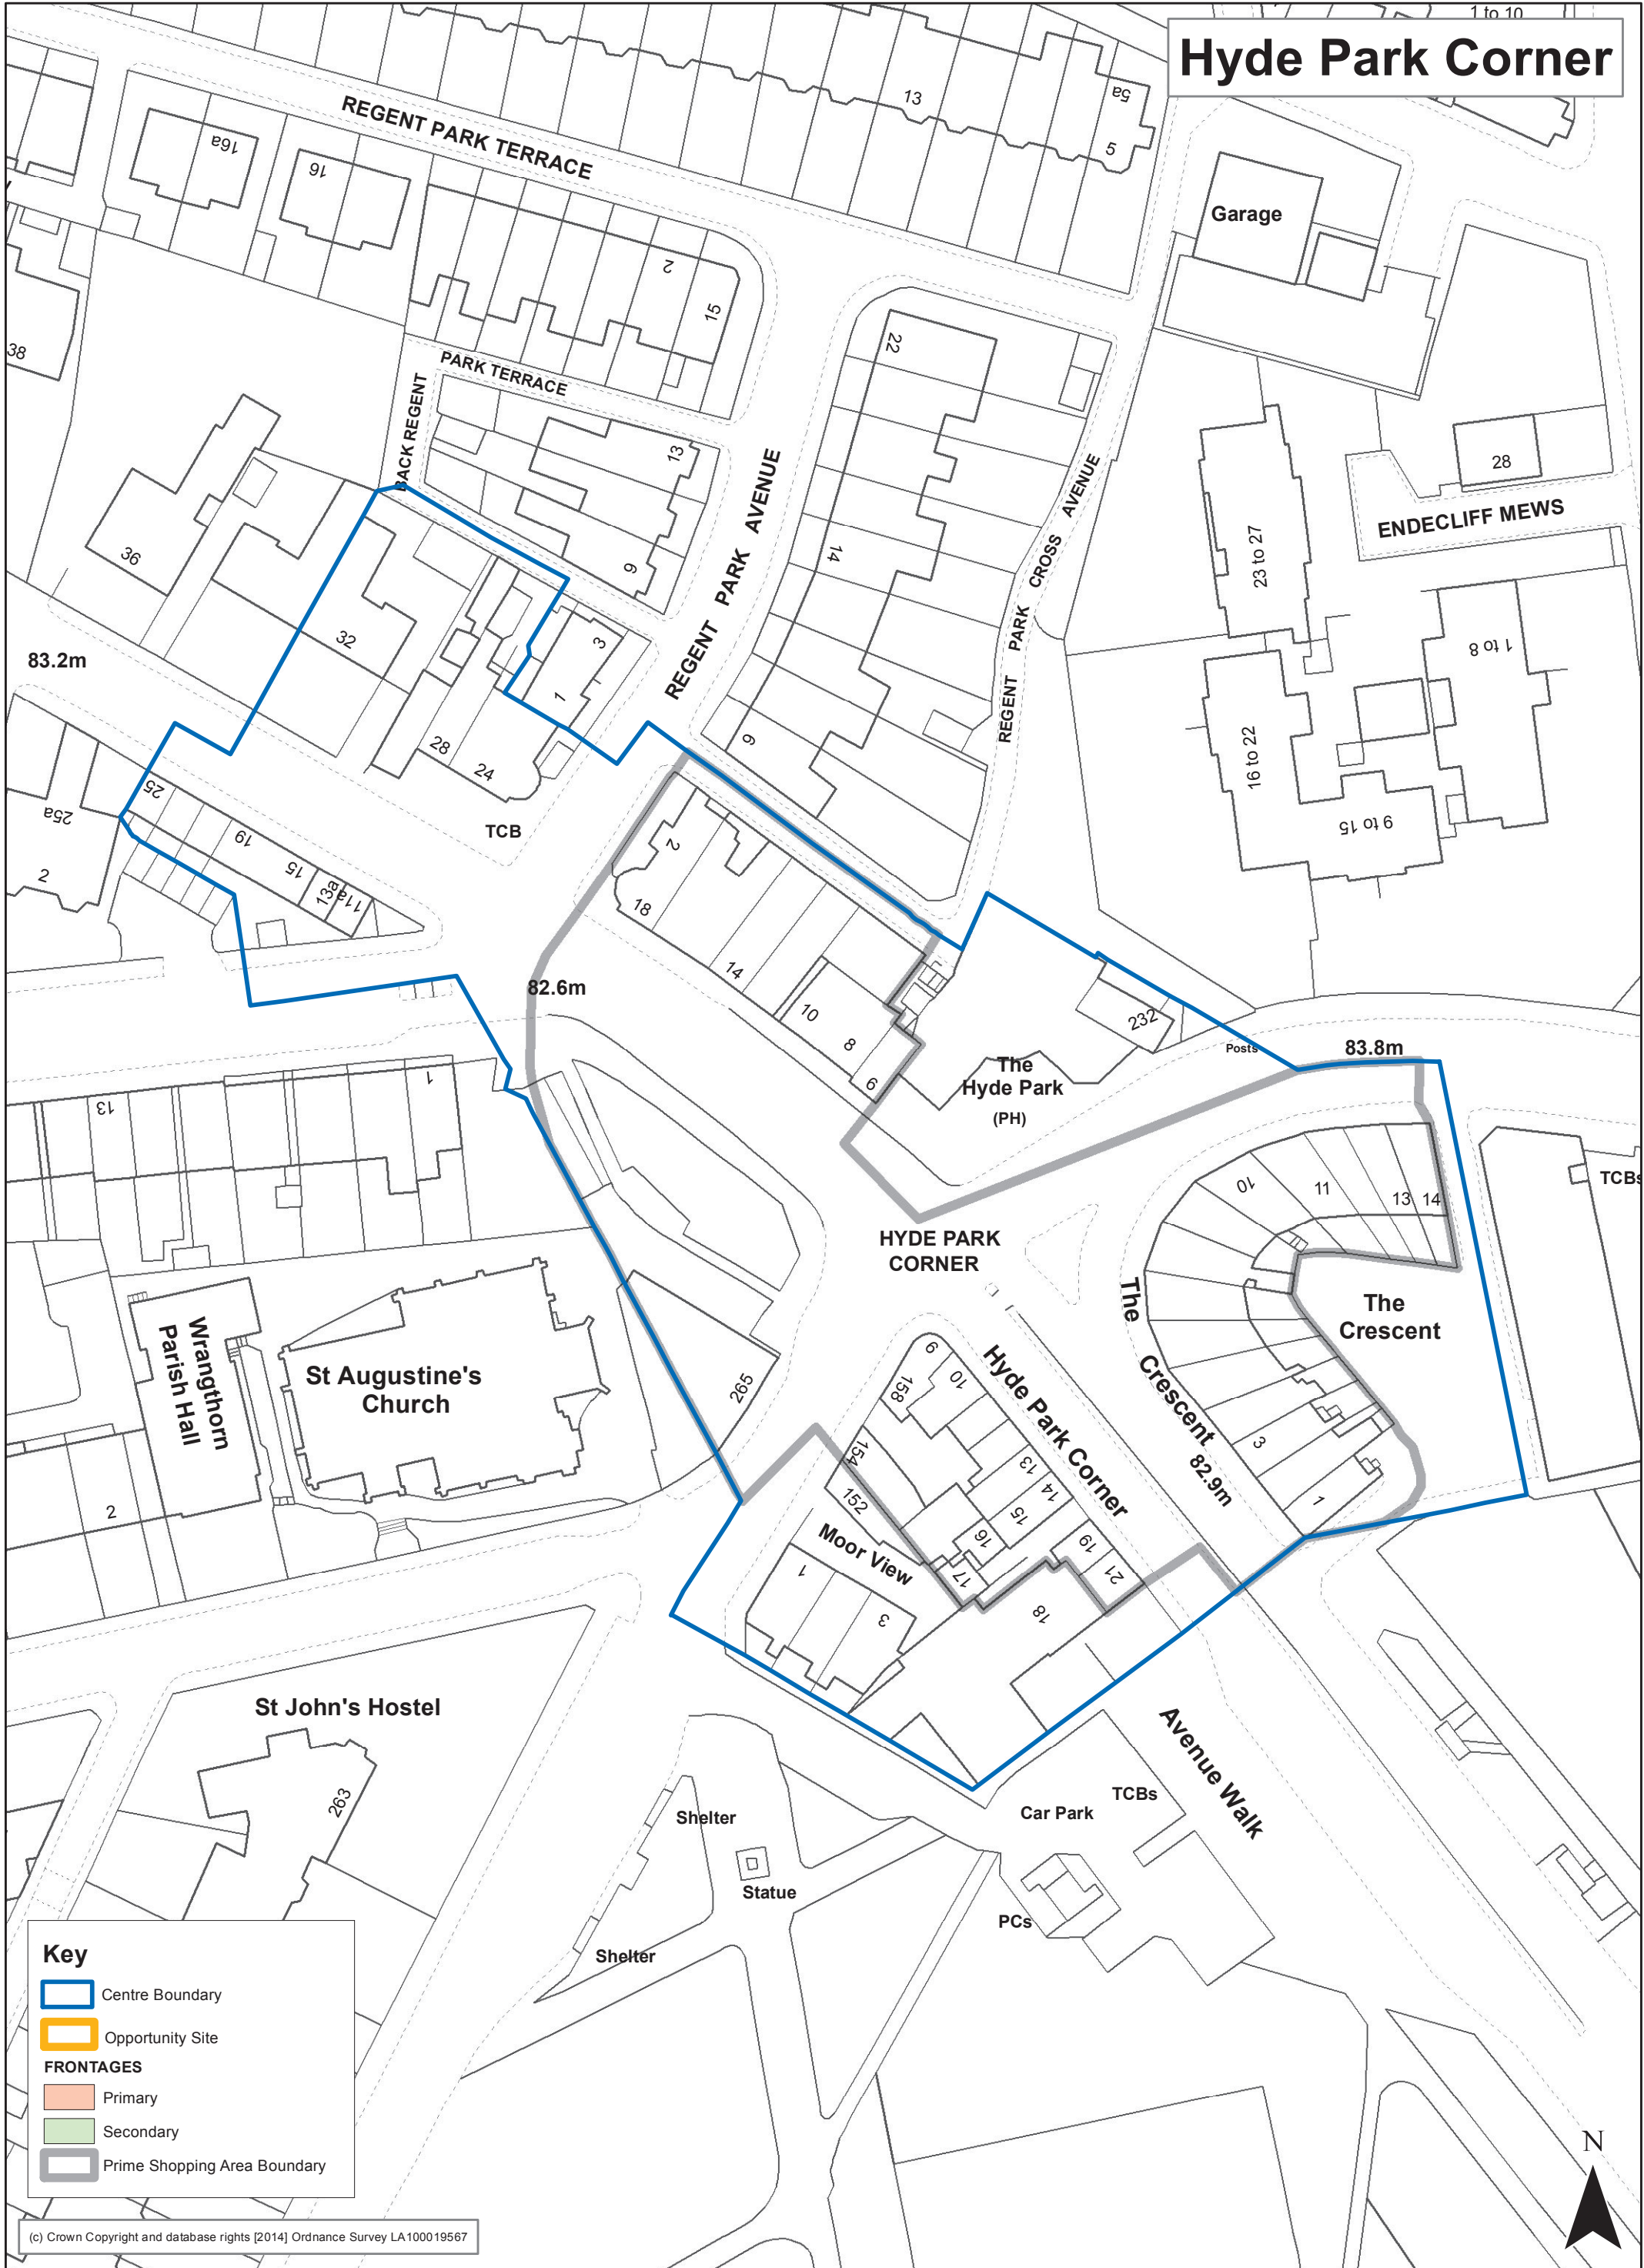

Hyde Park Corner

Key

- Centre Boundary
- Opportunity Site

FRONTAGES

- Primary
- Secondary
- Prime Shopping Area Boundary

(c) Crown Copyright and database rights [2014] Ordnance Survey LA100019567